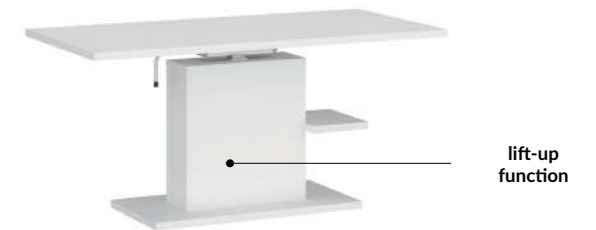

adjustable coffee table
CRTT03
→/↑/↗
110-150/56-72/65cm

Table top, legs, structural elements:
laminated chipboard

Additional top concealed in the table - 1 pc.

Available colors:

adjustable coffee table CRTT03

adjustable coffee table
CRTT07
→/↑/↗
110/54,6-74,2/65cm

Table top, legs, structural elements:
laminated chipboard

Available colors:

adjustable coffee table CRTT07

adjustable coffee table
CRTT14
→/↑/↗
110-150/58,7-74,8/70cm