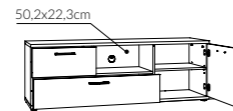

BODY/FRONT
Honey Castello Oak, Alpine White, Gray Graphite/
Honey Castello Oak, Alpine White, Gray Graphite

type TWEF01
→/↑/↗
150/50,8/40cm
Square 1 point
- optional lighting