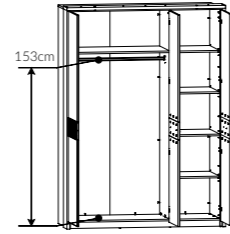

type MOAS02
→/↑/↗
205,6/215,3/65,1cm
4 point Flash lighting in the top panel included, backlit clothes bar sold separately