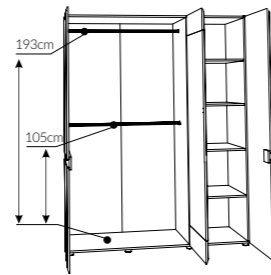

LINATE

Body: laminated chipboard
Front: MDF
Feature: laminated chipboard
Handles: handleless solution
Hinges: soft close
Runners: soft close
Glass: tempered – front;
non-tempered – shelves
Feet: plastic
Optional lighting: Square (recommended by the manufacturer)

DOBRY 2013 DESIGN

Golden MTP Medal at the MEBLE POLSKA 2013 Furniture Fair

The Linate bedside table received the Gold Grand Prix Medal in the Readers' Ranking of the magazine 'Czas na Wnętrze' in 2014

examples of arrangements
p. 30 living and dining room
p. 86 bedroom

optional lighting
- sold separately

liftable bed frame included,
mattress sold separately