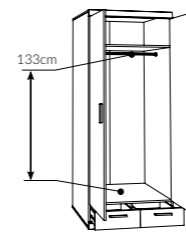

type 21
→/↑/↗
93/195/93cm