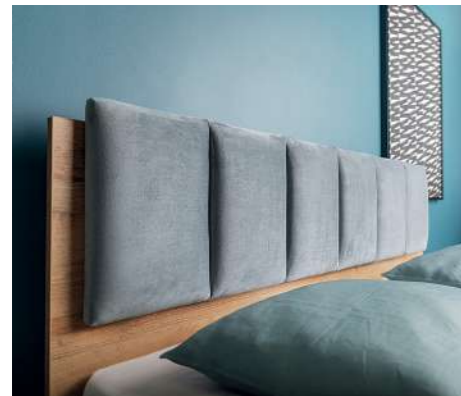

LYON BRIGHT

Body: laminated chipboard
Front: laminated chipboard
Handles: handleless solution
Hinges: soft close
Runners: soft close
Glass: tempered – front (Antisol Brown)
Feet: plastic
Integrated lighting: LED Flash
Optional lighting: Square
(recommended by the manufacturer)

Headrest fabric
– Easy Water Cleaning   – Water Repellent

A distinctive feature of the fabric is the shading effect - it appears to have different shades of color depending on the angle of light falling on its various parts.

examples of arrangements
p. 34
living and dining room
p. 90
bedroom

BODY/FRONT
Light Riviera Oak, Alpine White, Gloss White/
Gloss White, Light Riviera Oak