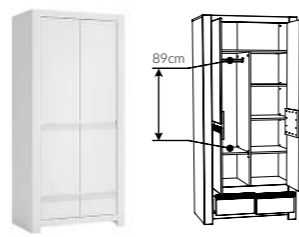

NOVI

Body: laminated chipboard,
MDF strip
Front: MDF
Handles: handleless solution
Hinges: concealed
Runners: ball-bearing – full extension slide
Feet: plastic

BODY/FRONT
Alpin White/Alpin White Supermatte

type NVIS02
→/↑/↗
92/198,5/58,2cm