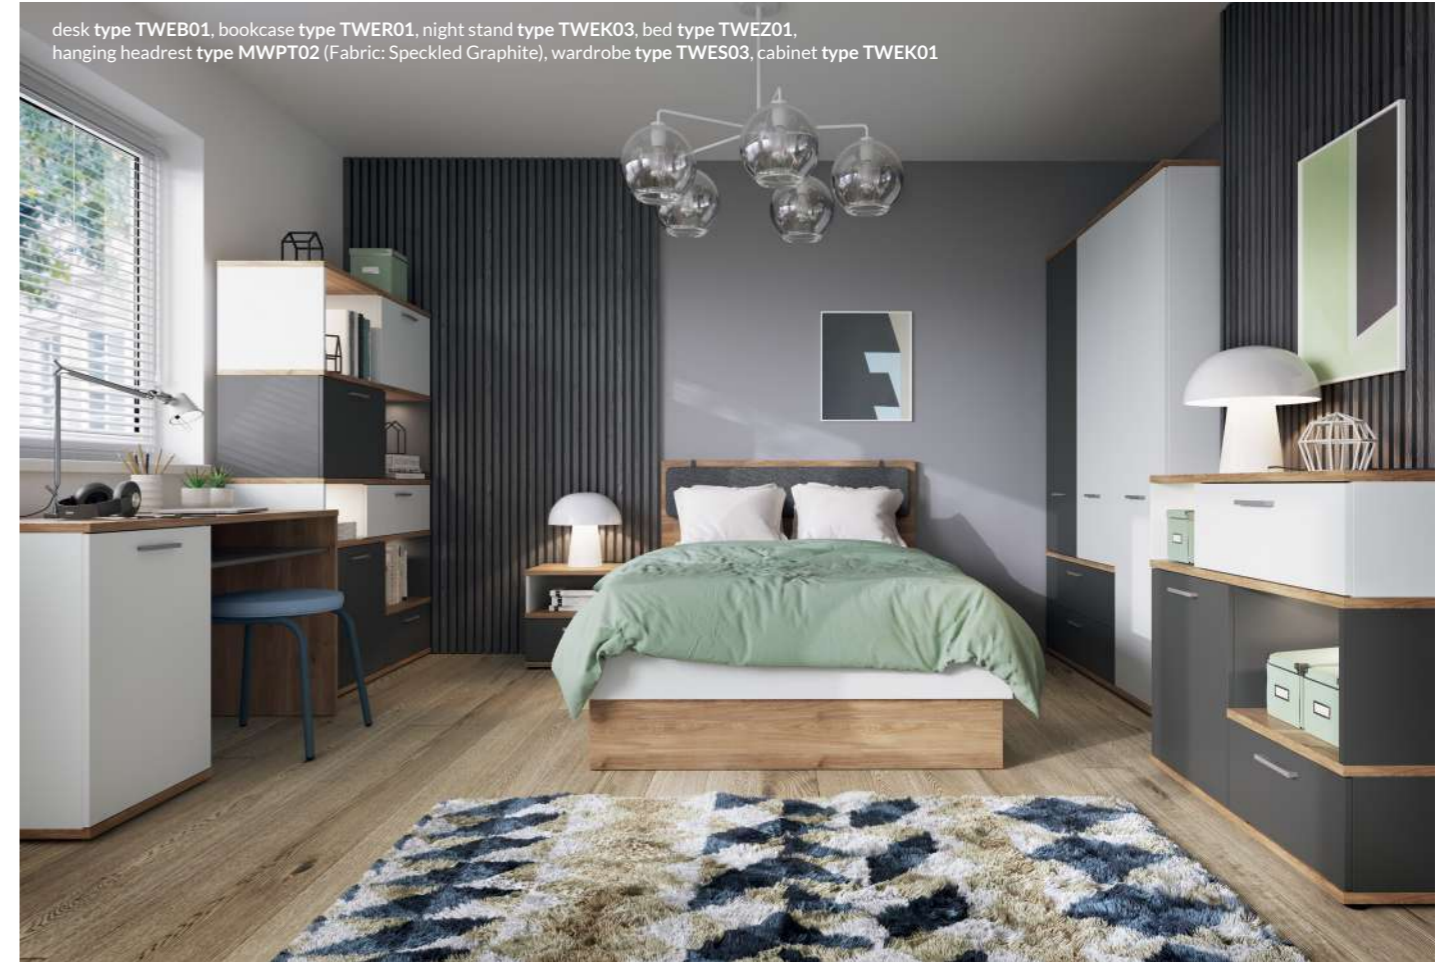

all elements
of the collection
p. 166

TV cabinet type TWEF01

for those 'more grown-up'

Teenager's room or studio apartment - if you need roomy units that store a lot, the Twenty collection is for you. The color scheme of the furniture is a great match for the entire color palette and the simple form adds a modern touch to the interior. However, if we want to warm up our space, it is good to enhance the collection with natural elements, such as wicker baskets or knitted containers and organisers, especially as the spaces between the shelves are ideal for this.