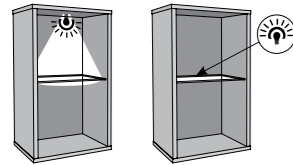

BODY AND FRONT
Golden Ribbeck Oak

FRIBO

Body: laminated chipboard
Front: laminated chipboard
Handles: handleless solution
Hinges: concealed
Runners: ball-bearing – full extension slide
Glass: tempered – front;
non-tempered – shelves
Feet: plastic
Optional lighting: Square, Led Clips (recom-
mended by the manufacturer)