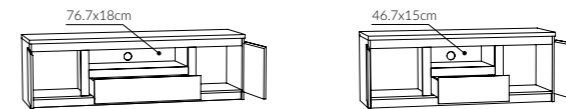

BODY AND FRONT
Alpine White

FRIBO WHITE

Body: laminated chipboard
Front: laminated chipboard
Handles: handleless solution
Hinges: concealed
Runners: ball-bearing – full extension slide
Glass: tempered – front;
non-tempered – shelves
Feet: plastic
Optional lighting: Square, Led Clips (recom-
mended by the manufacturer)

type FRIP01 →/↗/↘
165,3/62/22cm

type FRIP02 →/↗/↘
135,3/62/22cm

examples
of arrangements

p. 18
living and dining room

p. 84
bedroom

p. 110
youth room

left or right
mount

optional lighting
- sold separately

synchronising
mechanism
table extension

liftable bed frame included,
mattress sold separately

headrest fabric
- Water Repellent

removable
cover