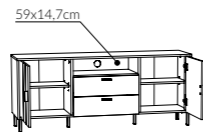

type SHIF102
→/↑/↗
173,2/65/40cm