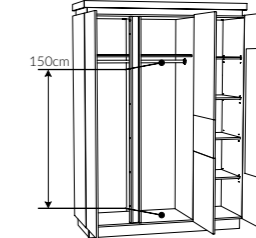

type LYOV03L
 →/↑/↗
 59,7/198,1/42cm
 Square 2 point
 – optional lighting

type LYOR01L
 →/↑/↗
 60/198,5/42cm

type LYOS01
 →/↑/↗
 103,1/198,5/56cm

type LYOS02
 →/↑/↗
 155,6/217/60cm
 * LED stripe – optional lighting (sold separately)