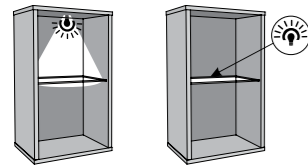

type LAZL01 
→/↑/↗
155/80/3,8cm

examples
of arrangements
p. 26
living and dining room

LINATE

Body: laminated chipboard
Front: MDF
Feature: laminated chipboard
Handles: handleless solution
Hinges: soft close
Runners: soft close
Glass: tempered – front;
 non-tempered – shelves
Feet: plastic
Optional lighting: Square (recommended by the manufacturer)