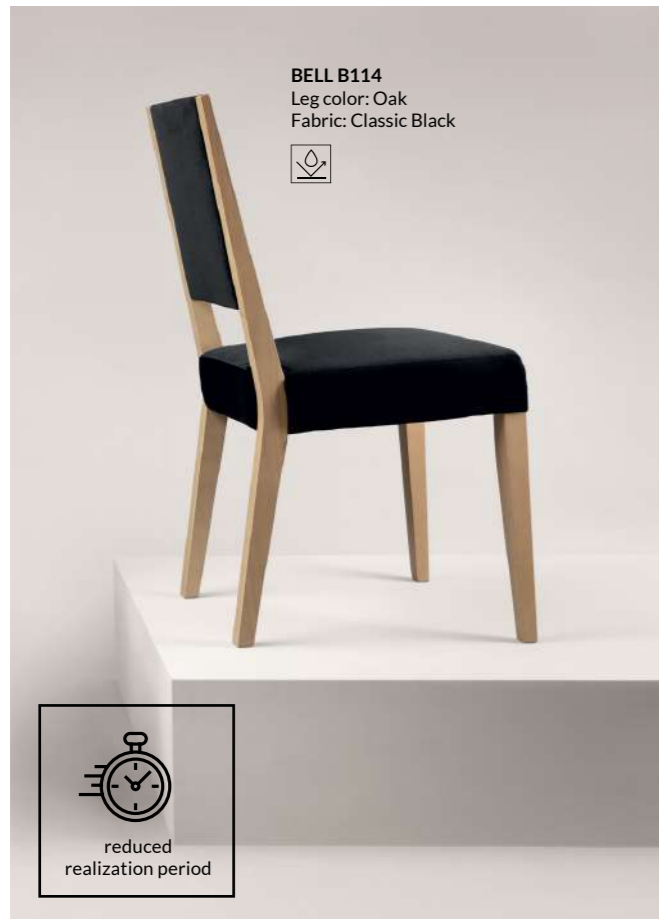

chair **BELL**

→/↑/↗
45/91/42cm

- high seating comfort (technology: webbing strap + spring, usable surface is upholstered)
- profiled wooden frame
- ergonomic backrest
- wide range of upholstery colors
- sold assembled, 2 pcs. per pack