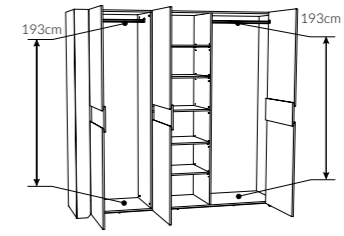

BODY AND FRONT
White Craft Oak