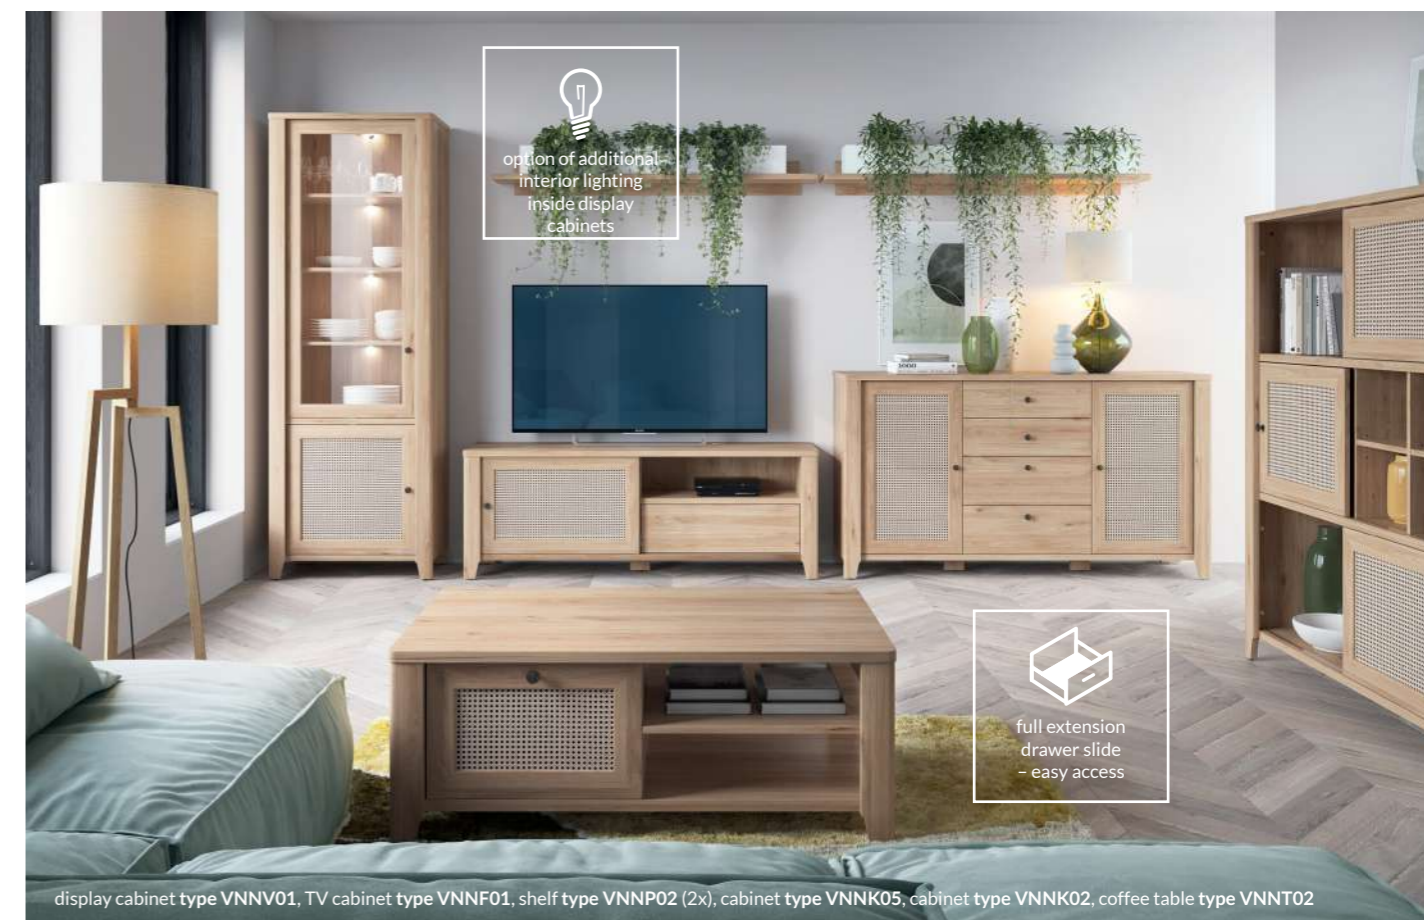

all elements
of the collection
p. 134

bedroom
BROLO
p. 80

cabinet type BROK06

BROLO

CESTINO

BODY/FRONT
Jackson Hickory/Jackson Hickory, Amadeus

soft close system

sliding doors

cabinet type VNNK02, cabinet type VNNK06

option of additional interior lighting inside display cabinets

full extension drawer slide - easy access

display cabinet type VNNV01, TV cabinet type VNNF01, shelf type VNNP02 (2x), cabinet type VNNK05, cabinet type VNNK02, coffee table type VNNT02