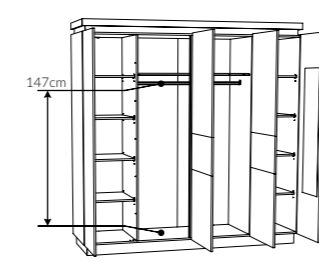

LYON BRIGHT

Body: laminated chipboard
Front: laminated chipboard
Handles: handleless solution
Hinges: soft close
Runners: soft close
Glass: tempered – front (Antisol Brown)
Feet: plastic
Integrated lighting: LED Flash
Optional lighting: Square
(recommended by the manufacturer)

Headrest fabric
– Easy Water Cleaning   – Water Repellent

A distinctive feature of the fabric is the shading effect - it appears to have different shades of color depending on the angle of light falling on its various parts.

examples of arrangements
p. 34
living and dining room
p. 90
bedroom

BODY/FRONT
Light Riviera Oak, Alpine White, Gloss White/
Gloss White, Light Riviera Oak