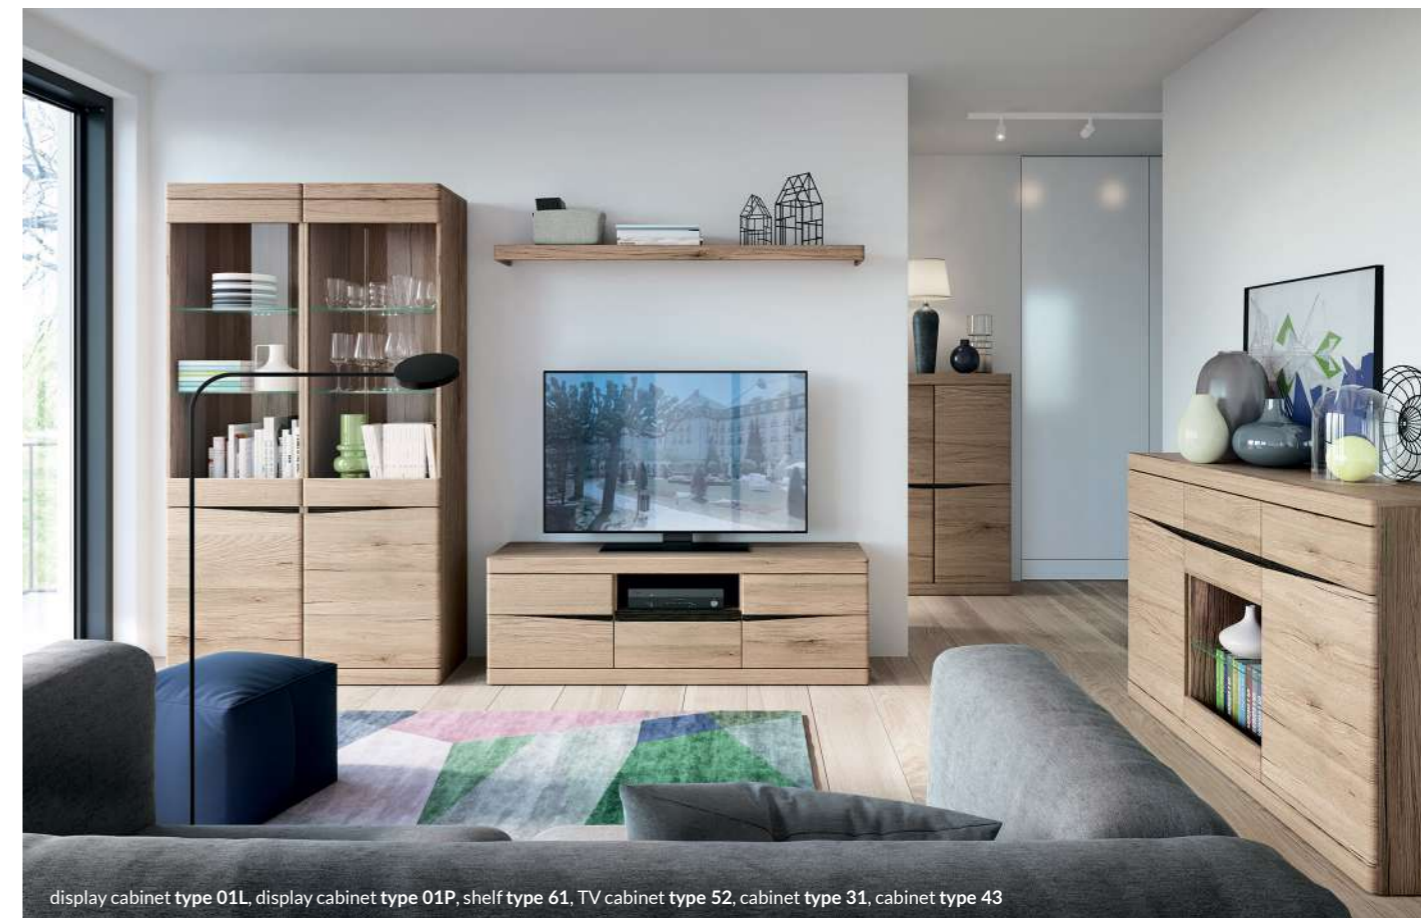

display cabinet type 01L, display cabinet type 01P, shelf type 61, TV cabinet type 52, cabinet type 31, cabinet type 43

strong accents

The expressive wood grain is highlighted using contrasting milling that serves as handles. The eye is drawn to the wide, horizontal strips adjacent to the sturdy MDF fronts. It's hard to believe that even with such strong accents, the pieces from the Summer collection seem light and compact. You'll be able to arrange them even in a small space without a problem.

all elements
of the collection
p. 164

bedroom
SUMMER
p. 94