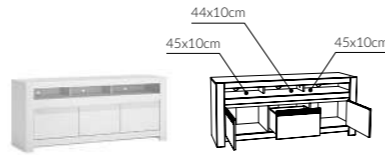

type NVIK04
→/↑/↗
130/92/42,2cm

type NVIP01
→/↑/↗
130/24/22cm

type NVIB01
→/↑/↗
130/75/60cm

type NVIF01
→/↑/↗
153,4/65/42,2cm

type NVIZ01 ↔
→/↑/↗
96,9/80/204,9cm
drawer with sleeping function included.
additional products (sold separately):
- adjustable bed frame MWSD01,
- main mattress 90x200cm (Savio MWMM05, Impresso MWMP06, Elio MWMP04),
- additional mattress 80x190 max. height 15cm (Tukan MWMMU03)
- lamp Flexi 1 point