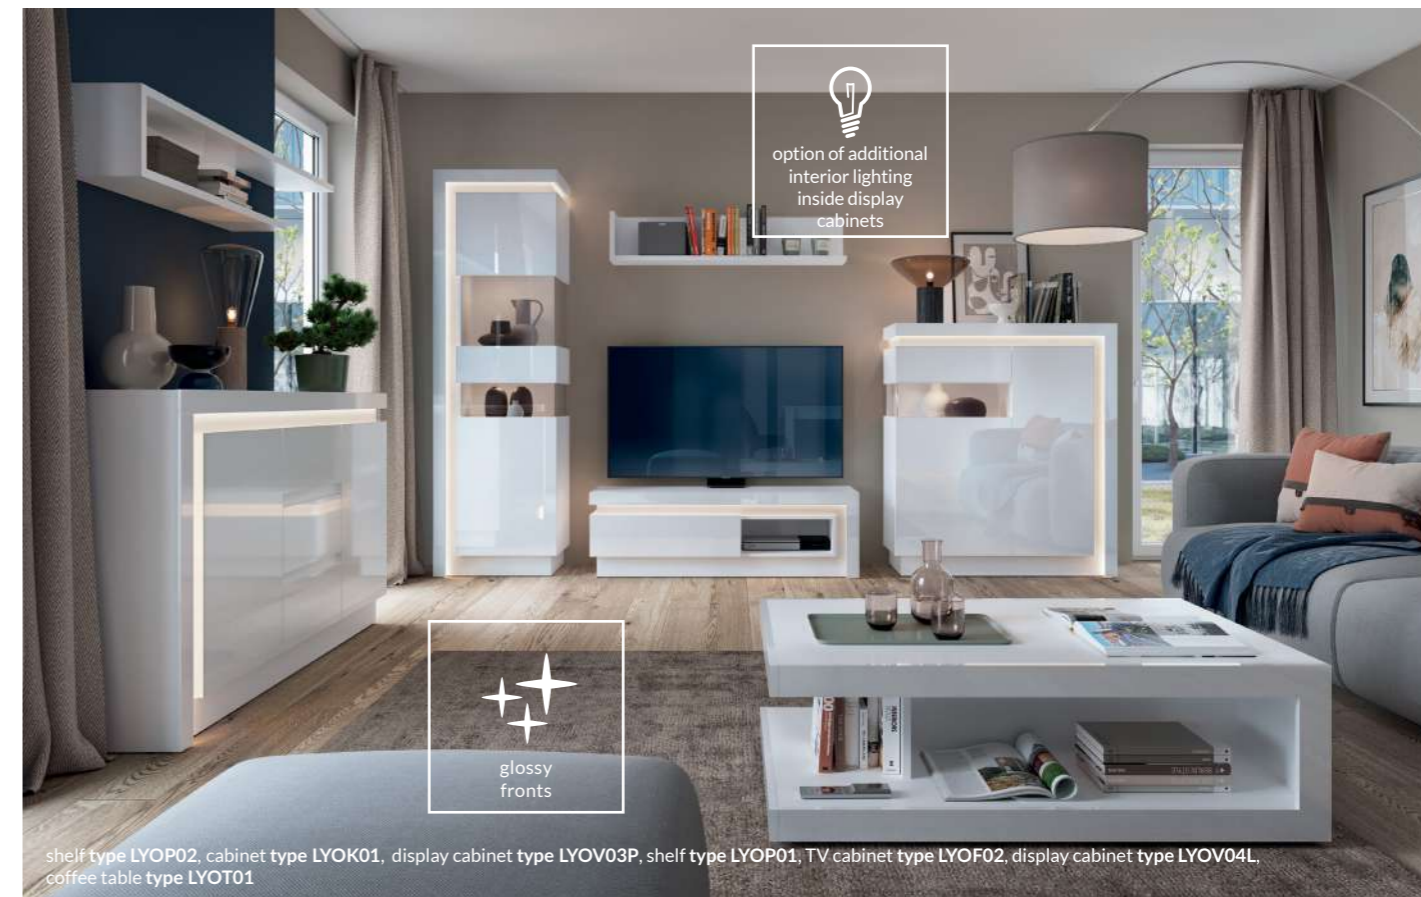

option of additional
interior lighting
inside display
cabinets

glossy
fronts

shelf type LYOP02, cabinet type LYOK01, display cabinet type LYOV03P, shelf type LYOP01, TV cabinet type LYOF02, display cabinet type LYOV04L, coffee table type LYOT01

all elements
of the collection
p. 150

bedroom
LYON WHITE
p. 88