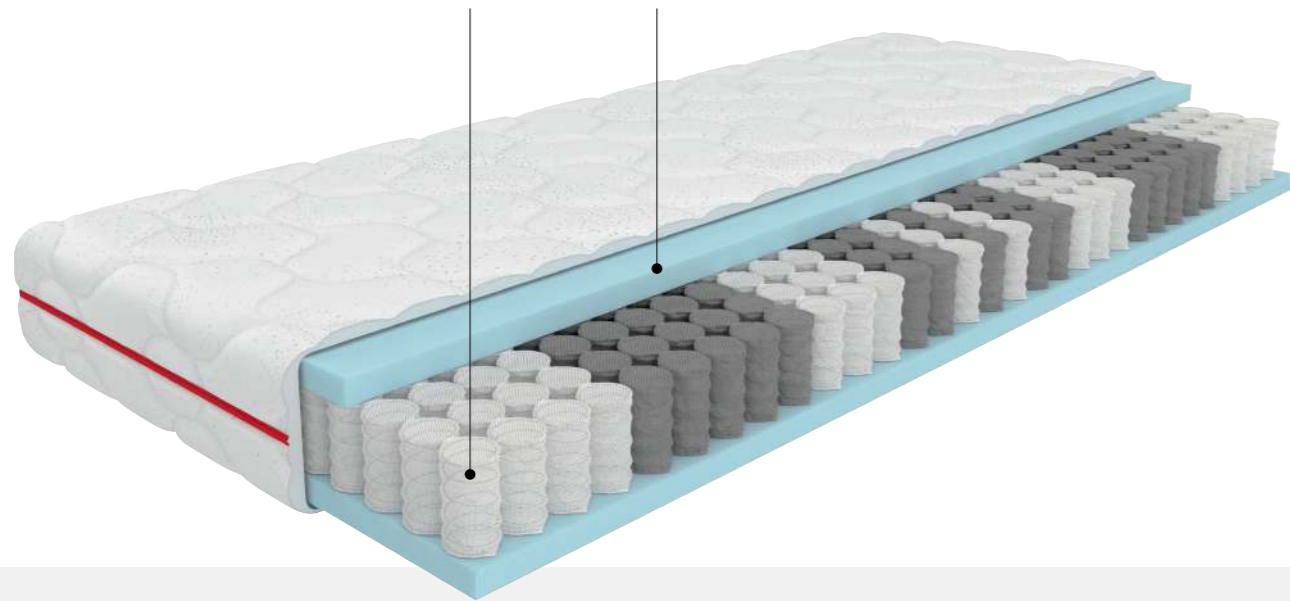

Firmness:

Side 1	○	○	●	○	○
	1	2	3	4	5
Side 2	○	○	○	●	○

Height:

24cm

Available sizes:

- 90x200cm
- 120x200cm
- 140x200cm
- 160x200cm

Firmness:

Side 1	○	○	○	●	○
	1	2	3	4	5
Side 2	○	○	●	○	○

Height:

23cm

Available sizes:

- 90x200cm
- 120x200cm
- 140x200cm
- 160x200cm

ELIO COMFORT PLUS

pocket sprung mattress MWMPO4

Rolled mattress

Pocket springs
266 pcs/m²

Dynamic foam

7 support zones

Washable cover

Allergy-friendly

Mattress' description:

- The 7-zone structure of the mattress is based on a multi-zone spring block that provides proper support for each part of the body and promotes spinal wellness.
- Durable Dynamic foam, resistant to deformation, provides consistent comfort for many years.
- The removable SILVER cover, with metallic silver threads, has antibacterial and antistatic properties, making it easier to wash.