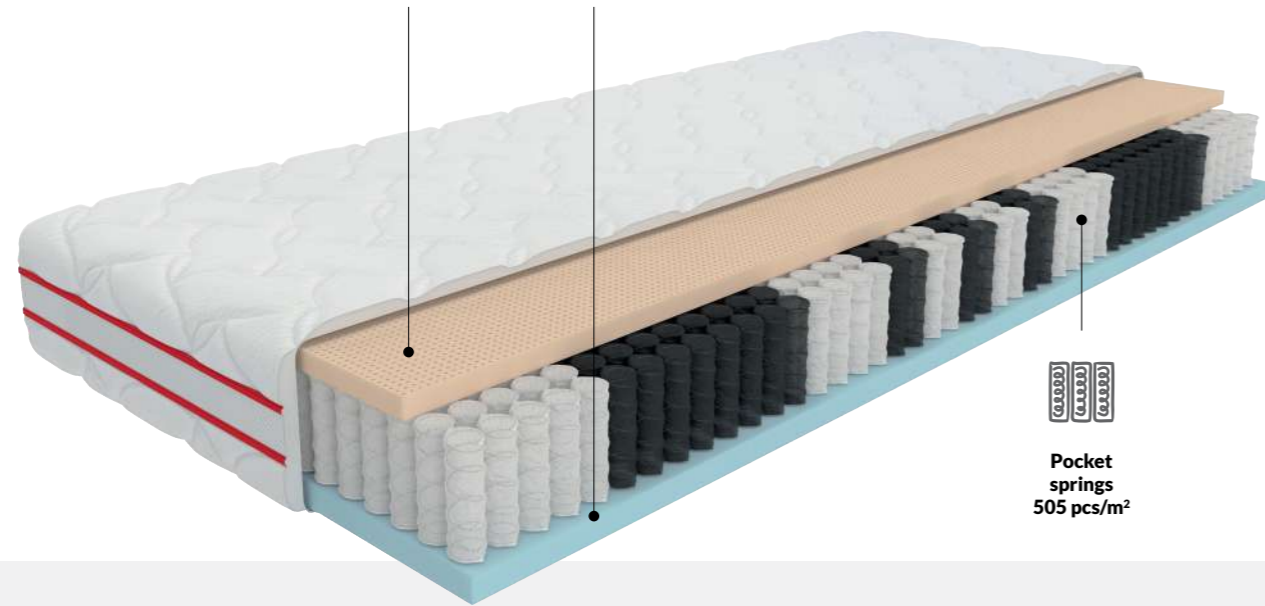

all elements
of the collection
p. 164

living
and dining room
SUMMER
p. 56

SAVIO FLEX DELUX

pocket sprung mattress Multipocket MWMM05

Rolled mattress

Latex

Dynamic foam

Pocket springs
505 pcs/m²