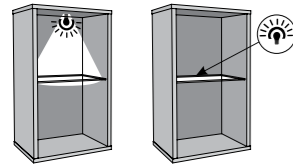

liftable bed frame included,
mattress sold separately

headrest fabric
– Water Repellent

removable
cover

BODY AND FRONT
Alpine White

FRIBO WHITE

Body: laminated chipboard
Front: laminated chipboard
Handles: handleless solution
Hinges: concealed
Runners: ball-bearing – full extension slide
Glass: tempered – front;
 non-tempered – shelves
Feet: plastic
Optional lighting: Square, Led Clips (recom-
 mended by the manufacturer)