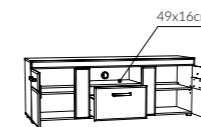

type CNAF03
→/↑/↗
157/55,8/40,9cm