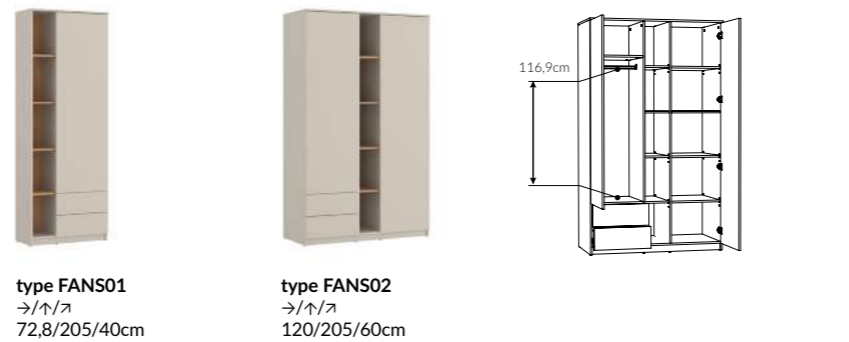

FANO

Body: laminated chipboard
Front: laminated chipboard
Handles: handleless solution
Hinges: concealed
Runners: ball-bearing – full extension slide
Feet: plastic

type FANS01
→/↑/↗
72,8/205/40cm

type FANS02
→/↑/↗
120/205/60cm

type FANF01
→/↑/↗
150/46,5/40cm