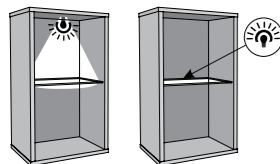

type MWSD04
→/↗
120/200cm

type TWEK03
→/↑/↗
50/45/40cm

VENEZIA

Body: laminated chipboard
Front: MDF
Handles: metal
Hinges: soft close
Runners: soft close
Glass: tempered – front (Antisol Graphite);
 non-tempered – shelves
Feet: plastic
Integrated lighting: Lambda mini
Optional lighting: Square, Led Clips
 (recommended by the manufacturer)