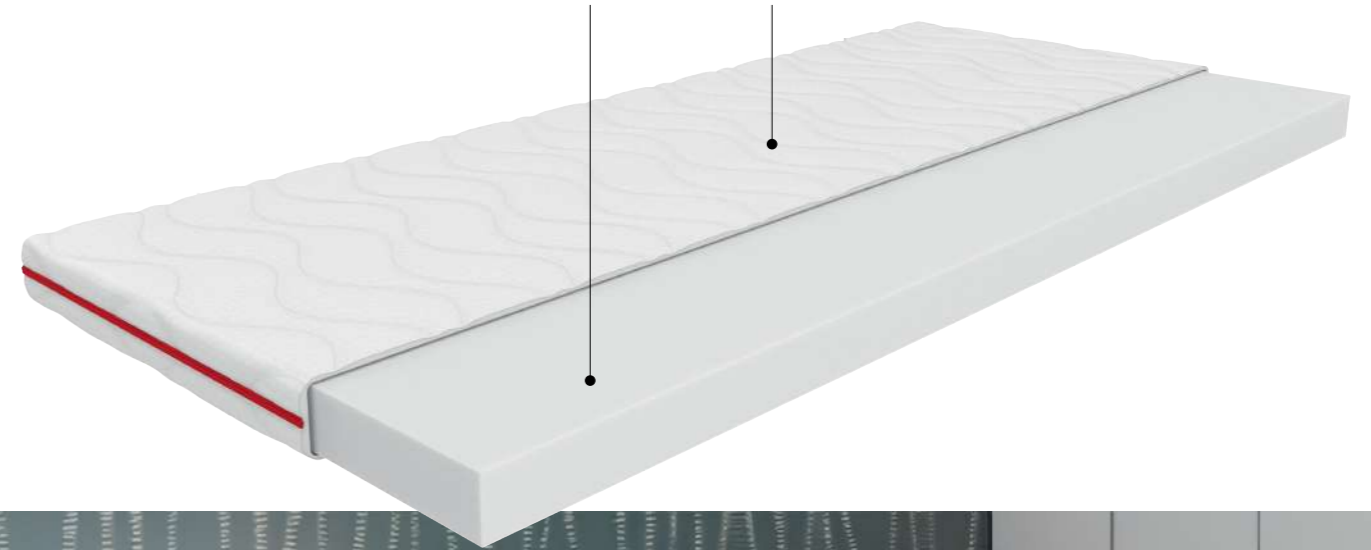

Available size: 80x190x10cm

Compatible with drawers serving as additional sleeping space in beds of Meble Wójcik's assortment.

Rolled mattress

Elastic foam

Washable cover

ANGEL

BODY AND FRONT
White Craft Oak