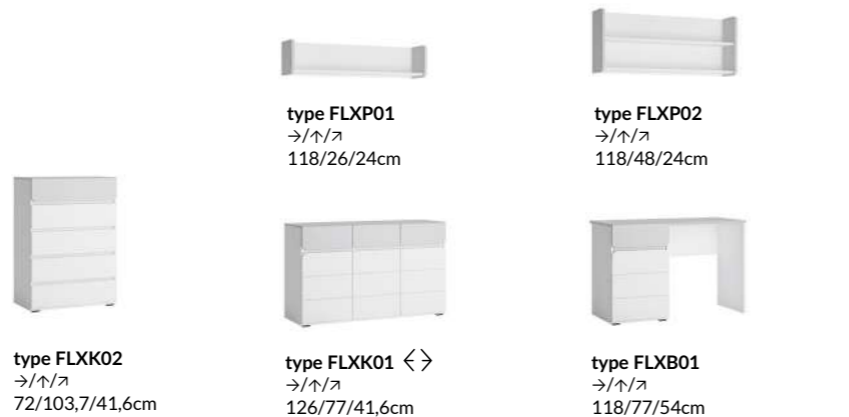

type FLXR01
→/↑/↗
52/193,4/41,6cm

type FLXS03
→/↑/↗
101/193,4/101cm

type FLXK02
→/↑/↗
72/103,7/41,6cm

type FLXK01
↔
→/↑/↗
126/77/41,6cm

type FLXB01
→/↑/↗
118/77/54cm