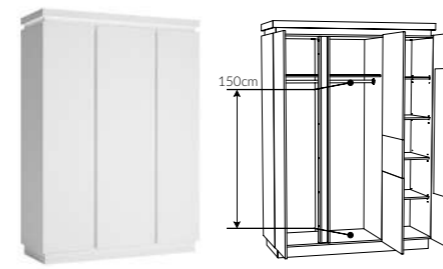

type LYOS102
 →/↑/↗
 155,6/217/60cm
 * LED stripe - optional lighting (sold separately)

type LYOS103
 →/↑/↗
 215,7/217/60cm
 * LED stripe - optional lighting (sold separately)

type LYOV04P
 →/↑/↗
 107,6/123,6/42cm
 Square 1 point
 - optional lighting