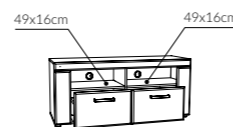

type CNAF01
→/↑/↗
127,6/55,8/40,9cm