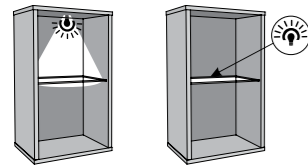

examples of arrangements
p. 40
living and dining room