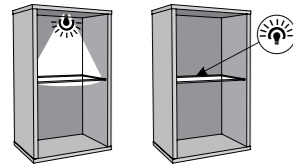

SALINAS

Body: laminated chipboard
Front: laminated chipboard
Handles: plastic
Hinges: soft close
Runners: soft close
Glass: tempered – front (Antisol Graphite); non-tempered – shelves
Feet: plastic
Optional lighting: Square, Led Clips (recommended by the manufacturer)