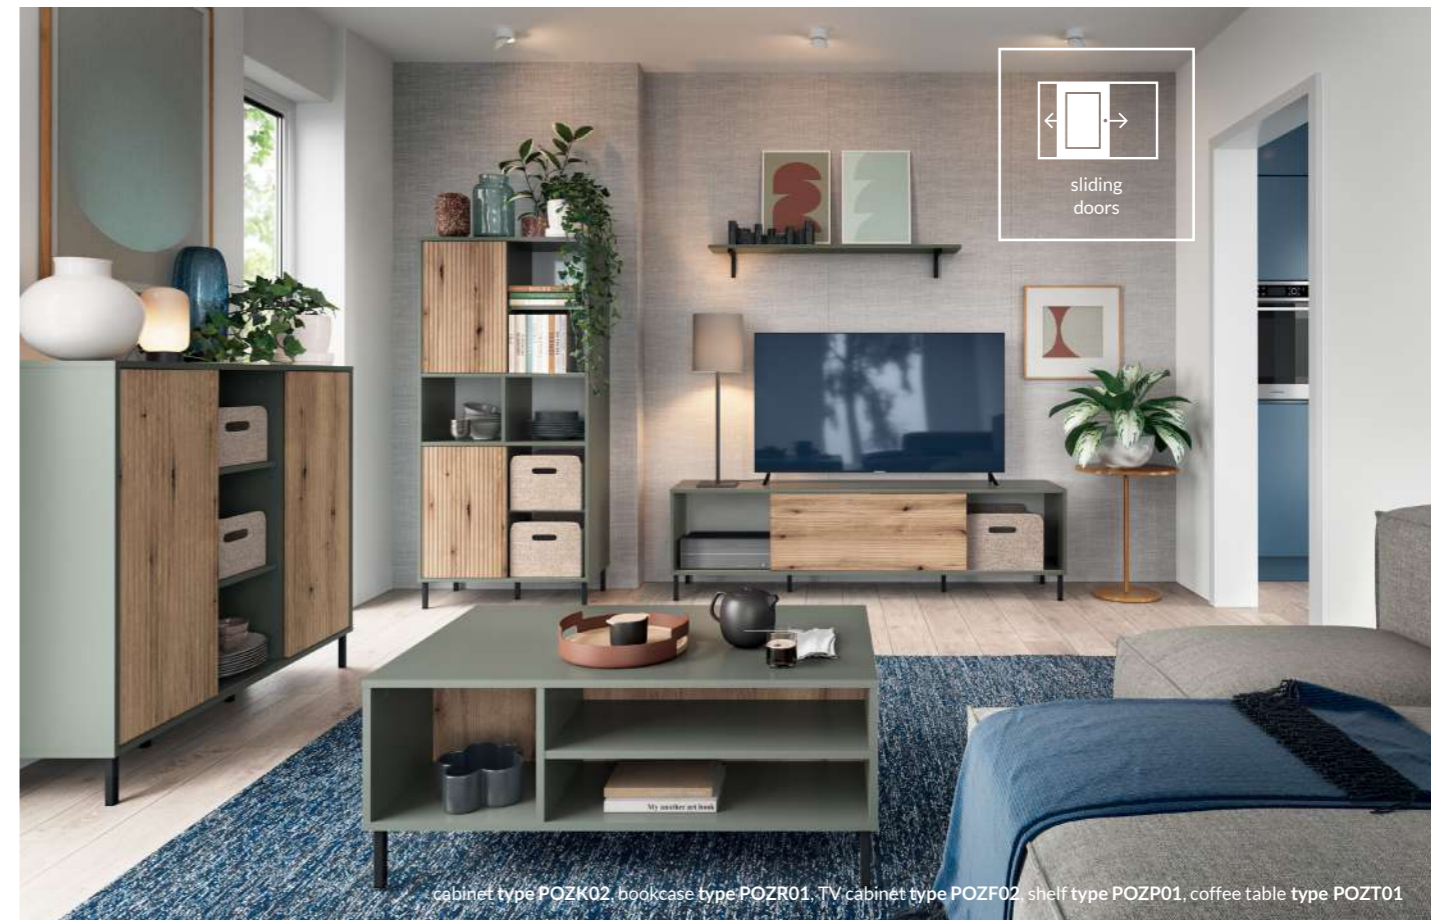

cabinet type POZK02, shelf type POZP01, bookcase type POZR01

BODY/FRONT
Gray Green, Coast Evoke Oak/
Gray Green, Coast Evoke Oak

cabinet type POZK02, bookcase type POZR01, TV cabinet type POZF02, shelf type POZP01, coffee table type POZT01

all elements
of the collection
p. 158

youth room
POZZI
p. 120

sage rage

Sage green - it's an absolute favorite of the upcoming seasons. Where did the sage rage come from? It's the versatility - it perfectly matches wooden shades, black and graphite, and combines wonderfully with cozy beige tones. All in all, it's an ideal foundation to create a cushy but also modern interior. In the Pozzi collection, the green was beautifully combined with oak-colored fluted sliding fronts. Functional and practical - you cannot see fingerprints on them.