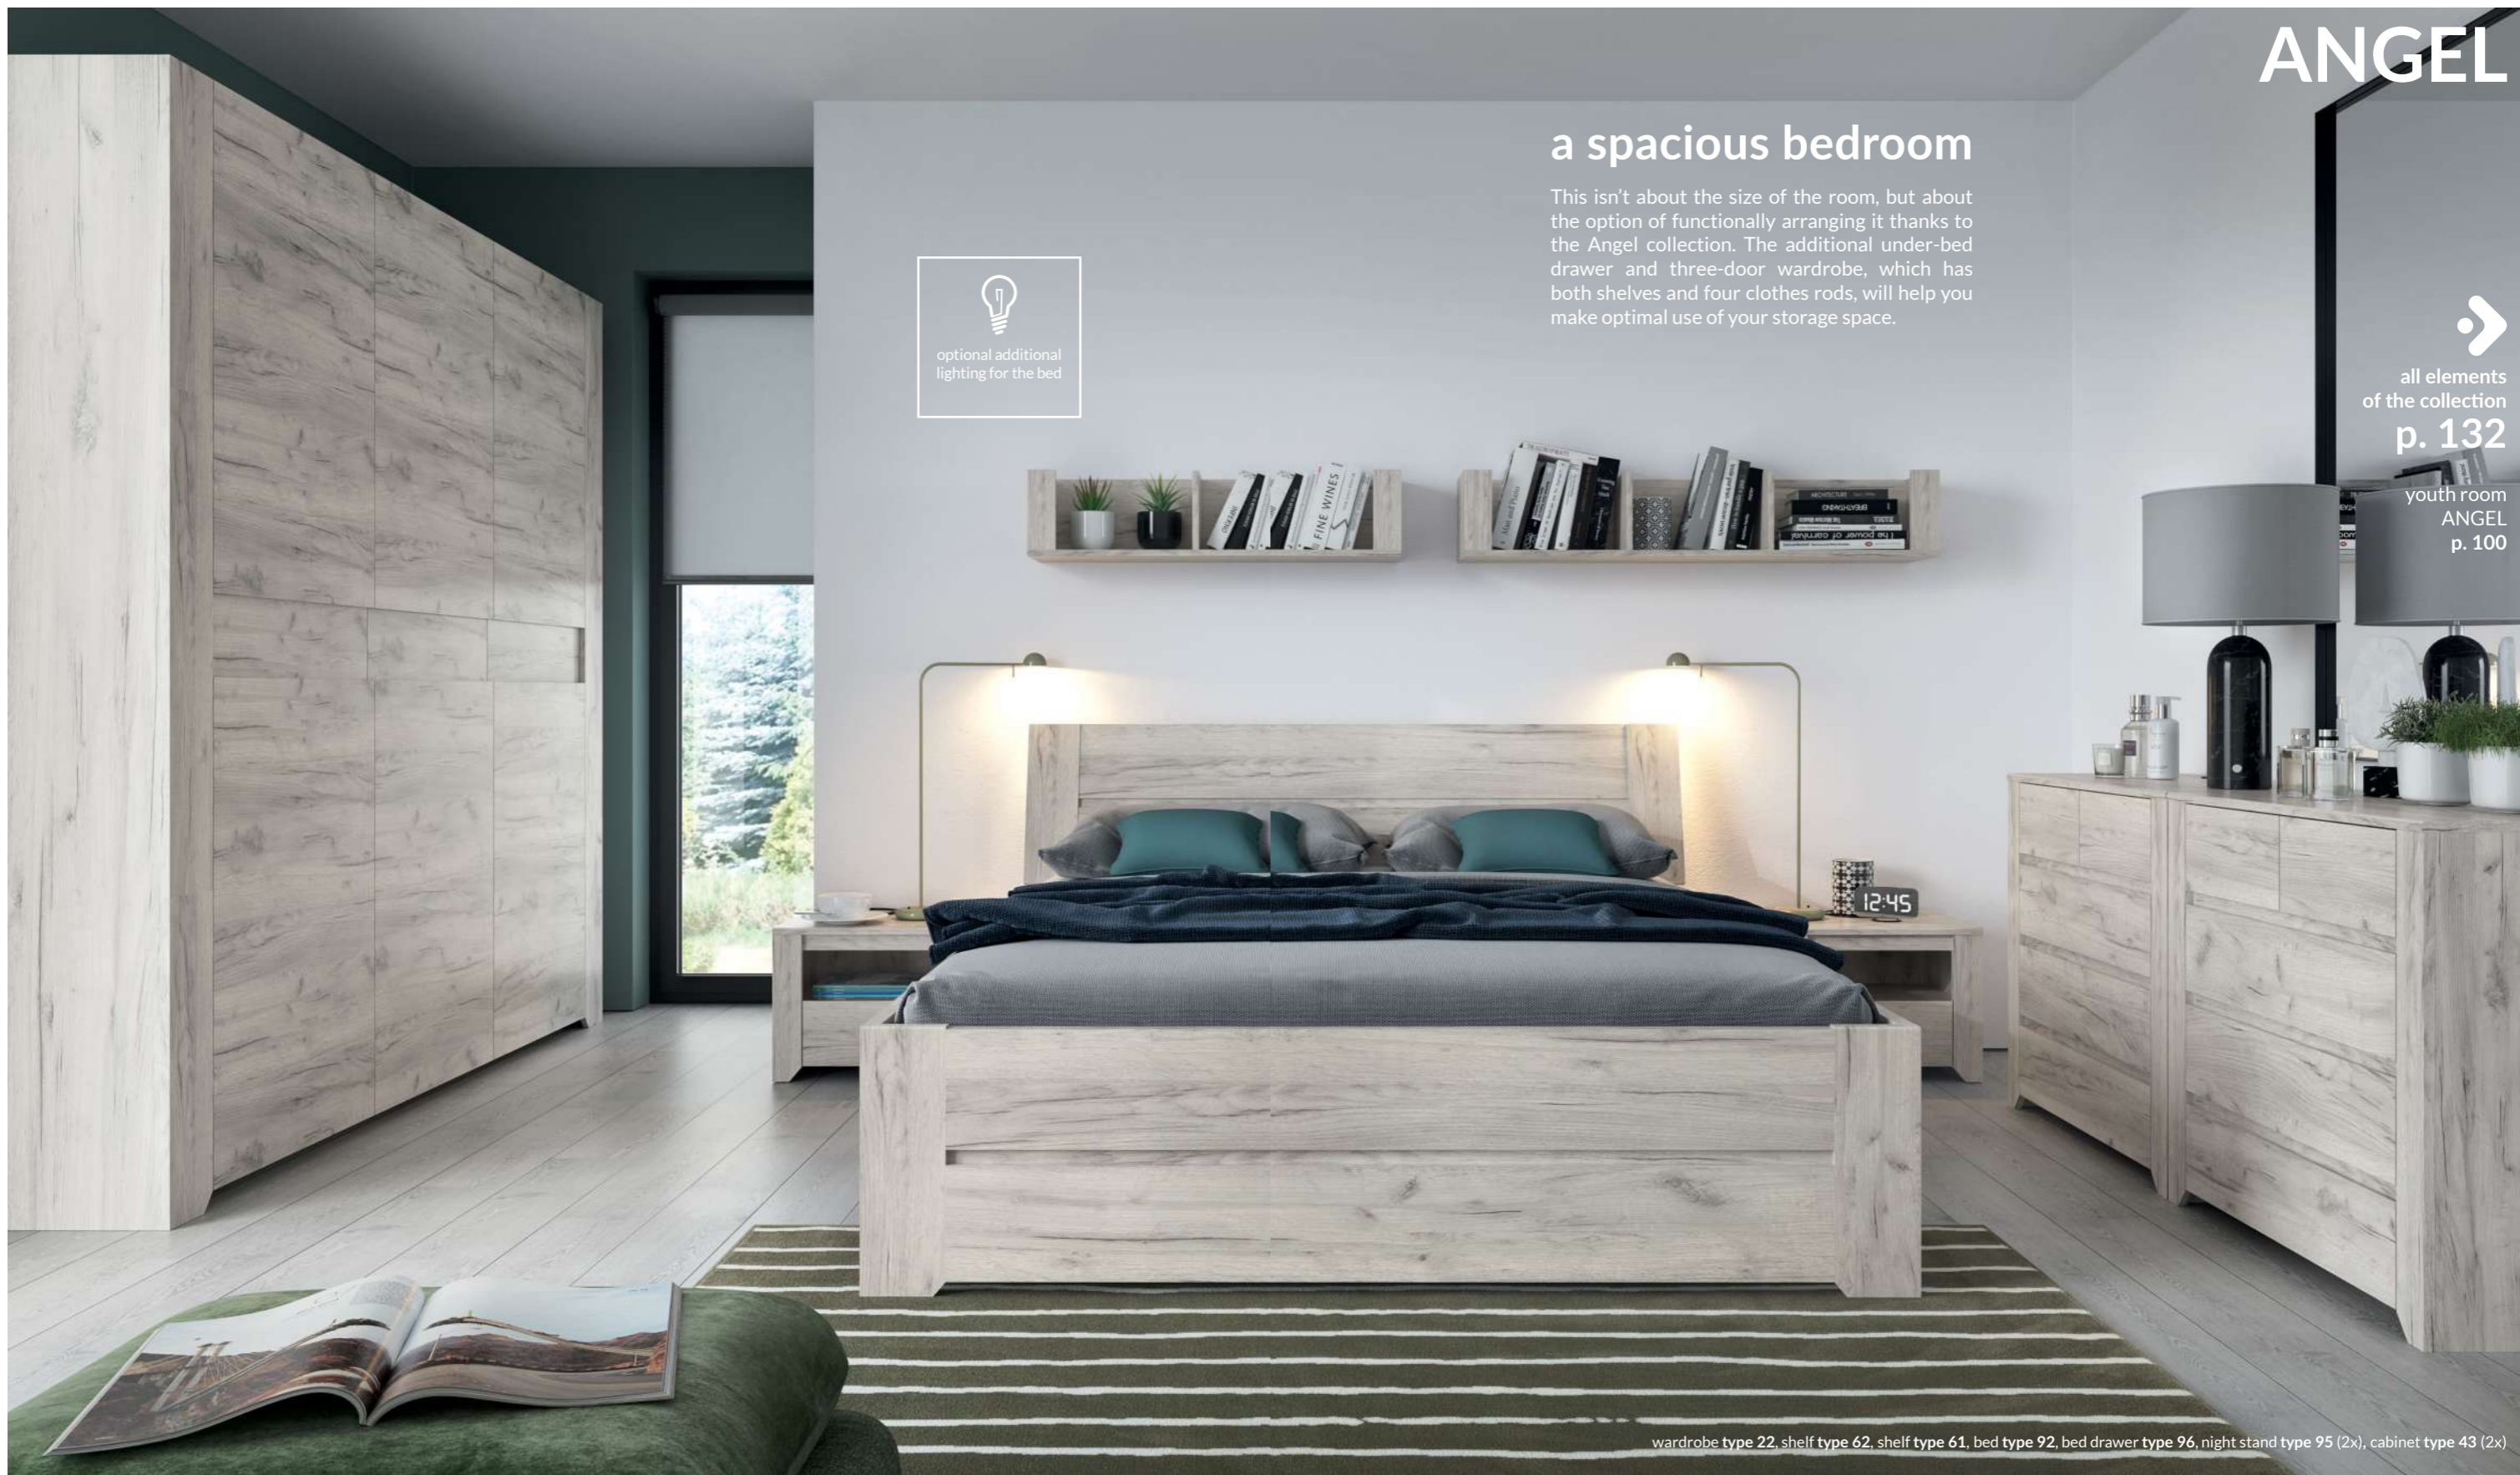

ANGEL

a spacious bedroom

This isn't about the size of the room, but about the option of functionally arranging it thanks to the Angel collection. The additional under-bed drawer and three-door wardrobe, which has both shelves and four clothes rods, will help you make optimal use of your storage space.

all elements of the collection
p. 132

youth room
ANGEL
p. 100

BODY AND FRONT
White Craft Oak

For more inspiration, please visit:
www.meblewojcik.pl
facebook.com/MebleWOJCIK
instagram.com/meble_wojcik_
and on our blog „Jak umeblować i nie zwariować”