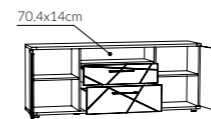

type VENV01
→/↑/↗
161,4/64,5/40cm