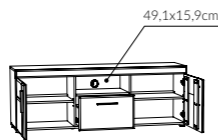

GRANO

Body: laminated chipboard
Front: MDF
Handles: plastic
Hinges: soft close
Runners: ball-bearing – full extension slide
Glass: tempered – front (Antisol Gray), non-tempered – shelves
Feet: plastic
Optional lighting: Square (recommended by the manufacturer)

examples of arrangements
p. 20
living and dining room
p. 128
hallway

BODY/FRONT
Viking Oak, Gray Cosmos/Viking Oak, Gray Cosmos

type MDT20
→/↑/↗
160-200/76/90cm

type CNAT03
→/↑/↗
160-200/75,5/90cm

IMPERIAL

Body: laminated chipboard
Front: laminated chipboard
Decorative strip: MDF
Handles: plastic
Hinges: concealed
Runners: ball-bearing
Glass: tempered – front; non-tempered – shelves
Feet: plastic
Optional lighting: Led Clips (recommended by the manufacturer)

examples of arrangements
p. 24
living and dining room

BODY AND FRONT
Imperial Walnut

type 61
→/↑/↗
140/36/29,5cm