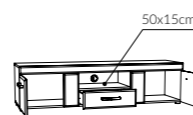

type CNAF02
→/↑/↗
156,8/39,8/40,9cm