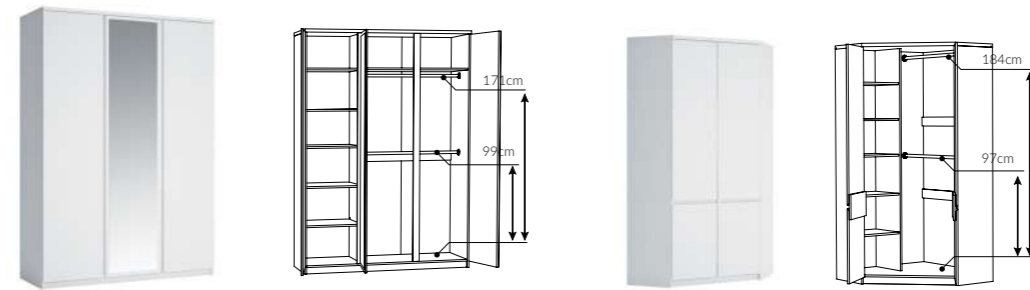

type FRIS03 →/↗/↘
155,3/220/58cm

type FRIS05 →/↗/↘
95/200/95cm