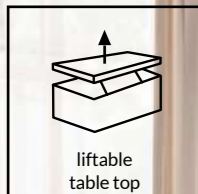

adjustable coffee table
CRTT14
→/↑/↗
110-150/58,7-74,8/70cm

Table top, legs, structural elements:
laminated chipboard

Additional top concealed in the table - 1 pc.

Available colors:

coffee table
MWTT06
→/↑/↗
110,4/46,2/69,8cm
→/↑/↗
92,6/40,2/58,7cm

Table top: laminated chipboard
Legs: beech wood

coffee table
MWTT04
→/↑/↗
95-145/45,3-64,9/54cm

Table top, legs, structural elements:
laminated chipboard

coffee table
MWTT03
→/↑/↗
60,4/45-69/60,4cm

Table top, legs, structural elements:
laminated chipboard

Coffee table on wheels

coffee table
MWTT01
→/↑/↗
100/45,5/64cm

Table top, legs, structural elements: laminated chipboard
Drawer slides: soft close