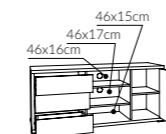

type 80
→/↑/↗
136/76,5/60cm