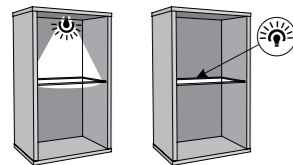

BODY/FRONT
Gray Green, Coast Evoke Oak/
Gray Green, Coast Evoke Oak

RICKO

Body: laminated chipboard
Front: laminated chipboard/
laminated chipboard with print
Handles: plastic
Hinges: concealed
Runners: ball-bearing – full extension slide
Glass: tempered – front;
non-tempered – shelves
Feet: plastic
Optional lighting: Square,
Led Clips (recommended by
the manufacturer)

examples
of arrangements
p. 46
living and dining room
p. 122
youth room

type RIKV01 →/↗/↘
47,6/198/40cm
Square 1 point,
Led Clips 3 point
- optional lighting

type RIKS01 →/↗/↘
91,5/198/56cm

type RIKS02 →/↗/↘
90/198/90cm

type RIKP01 →/↗/↘
120/29,2/22cm
the shelf can be hung vertically and horizontally

type RIKF02 →/↗/↘
157,8/54/40cm

type RIKB01 →/↗/↘
120/78/60cm

type LYOT04 →/↗/↘
160-200/76,6/90cm

type RIKR01 →/↗/↘
91,5/198/40cm

type RIKK01 →/↗/↘
91,5/111,6/40cm

type RIKK02 →/↗/↘
91,5/92,4/40cm

type RIKK03 →/↗/↘
91,5/92,4/40cm

type RIKK05 →/↗/↘
135,4/92,4/40cm

type RIKF01 →/↗/↘
135,4/54/40cm

type MWPT01 →/↗/↘
90/25/4cm

type MWSD01 →/↗
90/200cm

type MWPT02 →/↗/↘
120/25/4cm

type MWSD04 →/↗
120/200cm

type RIKZ01 →/↗/↘
95,4/80,5/205cm
additional products (sold separately):
- adjustable bed frame MWSD01,
- mattress 90x200cm (Savio MWMM05, Impresso MWMP06, Elio MWMP04)
- hanging headrest MWPT01
- drawer RIKZ03
- lamp Flexi 1 point

type RIKZ02 →/↗/↘
125,4/80,5/205cm
additional products (sold separately):
- adjustable bed frame MWSD04,
- mattress 120x200cm (Savio MWMM05, Impresso MWMP06, Elio MWMP04)
- hanging headrest MWPT02
- drawer RIKZ03
- lamp Flexi 1 point

type RIKZ03 →/↗/↘
200,6/24/95,4-125,4cm
drawer fits RIKZ01 and RIKZ02

type RIKK06 →/↗/↘
47,6/54/40cm

BODY/FRONT
Coast Evoke Oak, Alpine White/
Coast Evoke Oak with print, Alpine White

push to open
sliding doors
left or right mount
optional lighting – sold separately
synchronising mechanism table extension
metal legs/frame
headrest fabric – Water Repellent
removable cover