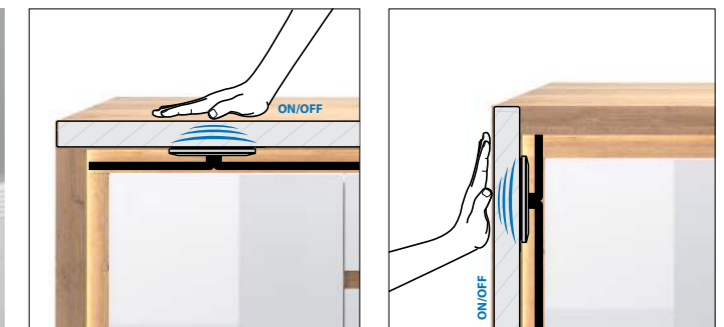

TOUCH LIGHT SWITCH

You mount it internally to the body of the furniture (under the top or to the side), so the lighting can be switched on/off quickly and conveniently by simply touching the desired spot on the furniture. You don't need coils of cables wriggling around on the floor. Check out how easy it is!