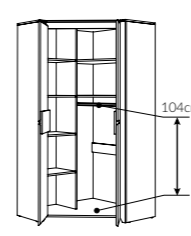

type 22
→/↑/↗
220,1/207,5/60cm