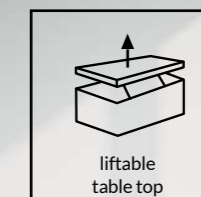

Table top, legs, structural elements:
laminated chipboard

Additional top concealed in the table - 1 pc.

Available colors:

adjustable coffee table CRTT14

coffee table MWTT04

coffee table
MWTT06
→/↑/↗
110,4/46,2/69,8cm
→/↑/↗
92,6/40,2/58,7cm

Table top: laminated chipboard
Legs: beech wood

coffee table MWTT06

coffee table
MWTT04
→/↑/↗
95-145/45,3-64,9/54cm

Table top, legs, structural elements:
laminated chipboard

coffee table
MWTT03
→/↑/↗
60,4/45-69/60,4cm