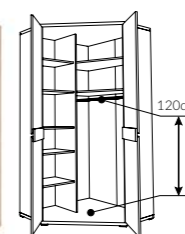

type 21
→/↑/↗
98,5/197/98,5cm