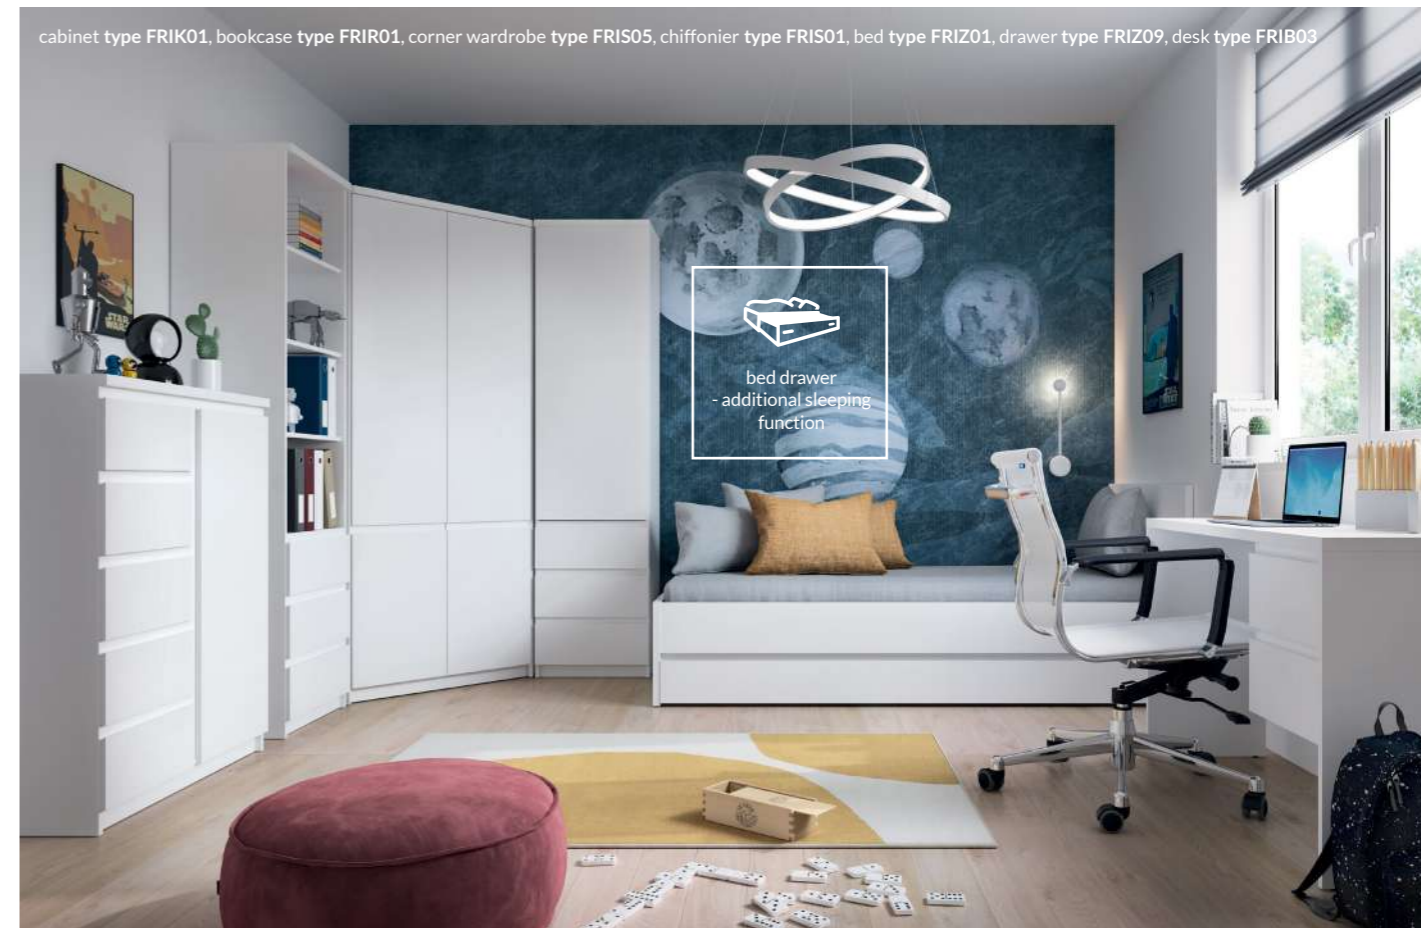

desk type FLXB01

duo of white and gray

Flexi is a youth collection in versatile colors that'll look great in a child's room. The gently contrasting combination of colors and horizontal grooves on the fronts create an interesting union and highlight the aesthetics of the furniture. Another benefit is the rounded fronts and bodies, which make the collection not only look light, but be convenient. The Flexi collection is handleless, which further highlights its modernity and functionality.

FRIBO / FRIBO WHITE

FRIBO:
BODY AND FRONT
Golden Ribbeck Oak

FRIBO WHITE:
BODY AND FRONT
Alpine White

full extension
drawer slide
- easy access

chiffoier type FRIS01, bookcase type FRIR01, desk type FRIB03

cabinet type FRIK01, bookcase type FRIR01, corner wardrobe type FRIS05, chiffoier type FRIS01, bed type FRIZ01, drawer type FRIZ09, desk type FRIB03

in a teenager's kingdom

A natural wood theme, simple fronts and texture that's pleasant to the touch and can be felt with your fingers - Fribo furniture is a great solution for a teenager's room. Scandinavian, Boho or Japandi? The versatile Fribo pieces will suit all of these trends.