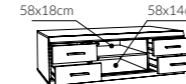

type 71
→/↑/↗
110/43/67cm