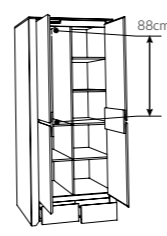

type 21
→/↑/↗
96/190,5/96cm