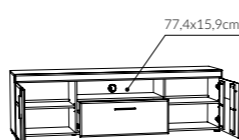

type GRNF01
 →/↑/↗
 157/55,8/40,9cm

type GRNF02
 →/↑/↗
 185,2/55,8/40,9cm

type GRNT01
 →/↑/↗
 100/45,6/75cm

type MDT20
 →/↑/↗
 160-200/76/90cm

type CNAT03
 →/↑/↗
 160-200/75,5/90cm

IMPERIAL

Body: laminated chipboard
 Front: laminated chipboard
 Decorative strip: MDF
 Handles: plastic
 Hinges: concealed
 Runners: ball-bearing
 Glass: tempered – front; non-tempered – shelves
 Feet: plastic
Optional lighting: Led Clips (recommended by the manufacturer)