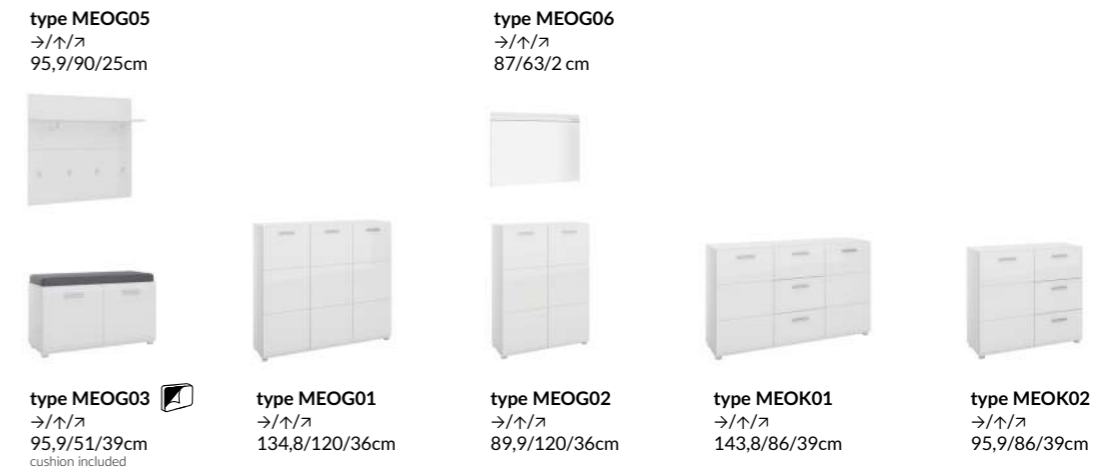

cabinet type MEOG02, mirror type MEOG06, shoe cabinet type MEOG03, hanger type MEOG05