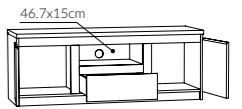

BODY AND FRONT
Golden Ribbeck Oak

FRIBO

Body: laminated chipboard
Front: laminated chipboard
Handles: handleless solution
Hinges: concealed
Runners: ball-bearing – full extension slide
Glass: tempered – front;
non-tempered – shelves
Feet: plastic
Optional lighting: Square, Led Clips (recom-
mended by the manufacturer)

type FRIK05
→/↑/↗
40/51,8/40cm

examples
of arrangements

p. 16
living and dining room

p. 82
bedroom

p. 110
youth room

left or right
mount

optional lighting
– sold separately

synchronising
mechanism
table extension

liftable bed frame included,
mattress sold separately

headrest fabric
– Water Repellent

removable
cover