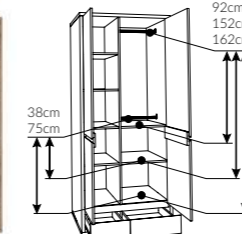

type 20
→/↑/↗
86/197/58cm