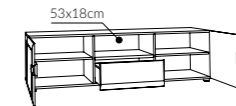

display cabinet type 33, cabinet type 42, shelf type 60, TV cabinet type 50, display cabinet type 01L, coffee table type 71

type 44
 →/↑/↗
 96/86,3/41,9cm

type 50
 →/↑/↗
 164/45,7/41,9cm

type 97
 →/↑/↗
 145,2/88,5/206,4cm
 liftable bed frame included,
 additional products (sold separately):
 - mattress 140x200cm
 (Savio MWMM05, Impresso MWMP06, Elio MWMP04),
 - lamp Flexi 2 point