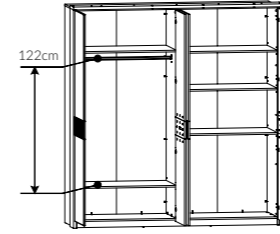

MONACO

Body: laminated chipboard
Front: MDF/
laminated chipboard
Handles: metal
Hinges: soft close
Runners: soft close
Feet: plastic
Integrated lighting: LED Flash

BODY/FRONT
Light Stirling Oak/Light Stirling Oak, Black Matte

examples of arrangements
p. 92
bedroom

NORICA

Body: laminated chipboard/
MDF
Front: MDF
Handles: metal
Hinges: soft close
Runners: ball-bearing – full extension slide
Glass: tempered – front,
non-tempered – shelves
Feet: metal
Integrated lighting:
LED stripe – TREND
Optional lighting: Square, Prismatic Mini Trend (recommended by the manufacturer)

BODY/FRONT
Black Matte, Gold/Black Matte

examples of arrangements
p. 40
living and dining room