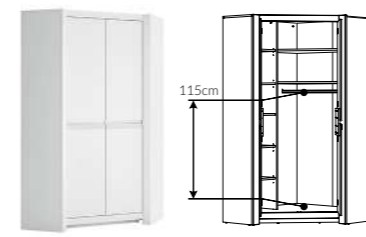

type NVIS03
→/↑/↗
103,3/198,5/103,3cm

type NVIP01
→/↑/↗
130/24/22cm