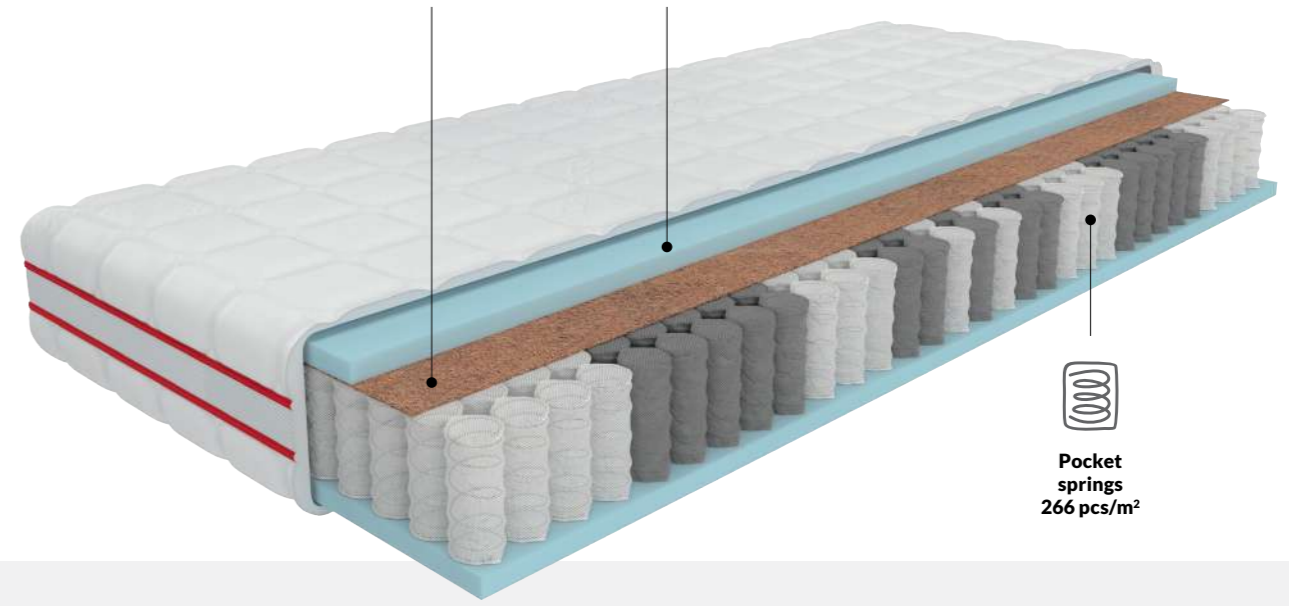

IMPRESSO COCO COMFORT

pocket sprung mattress MWMP06

Rolled mattress

Coco coir mat

Dynamic foam

Pocket springs
266 pcs/m²

7 support zones

Dual firmness

Washable cover

Handles

Air Wave mesh

7 support zones

Dual firmness

Washable cover

Air Wave mesh

Mattress' description:

- The 7-zone structure of the mattress provides optimal support to the spine and excellent adaptation to the shape and size of the body.
- Multipocket pocket springs allow precise and point adjustment, simultaneously maintaining stable support for each part of the spine.
- This model has two practical sides with different firmness - 3rd and 4th level. And deformation resistant Dynamic foam and elastic latex guarantee abiding comfort and quality for many years.
- Fabric used for the Tencel cover has natural and antibacterial qualities, it absorbs and wicks away moisture very well and dries quickly, allowing to maintain high hygiene of the mattress. For better ventilation, Air Wave mesh was sewn into the cover.

Mattress' description:

- The 7-zone structure of the mattress provides point support to the body's shape, while maintaining stable support for the spine.
- Dynamic foam, which was used in the mattress, is deformation resistant, guarantees long-lasting comfort and abiding quality for many years of use.
- The layer of coco coir mat hardens the mattress, simultaneously improving air-flow.
- The removable Bamboo knit cover contains natural viscose fibers derived from bamboo, which not only helps with thermoregulation, but also effectively wicks away moisture.
- Ventilating Air Wave mesh makes maintaining sleep hygiene significantly easier.

Firmness:

Side 1	○	○	●	○	○
	1	2	3	4	5
Side 2	○	○	○	●	○

Height:

24cm

Available sizes:

- 90x200cm
- 120x200cm
- 140x200cm
- 160x200cm

Firmness:

Side 1	○	○	○	●	○
	1	2	3	4	5
Side 2	○	○	●	○	○

Height:

23cm

Available sizes:

- 90x200cm
- 120x200cm
- 140x200cm
- 160x200cm