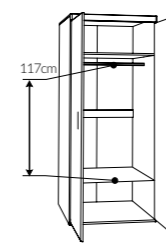

type CNAS02
→/↑/↗
92,8/195/57,9cm