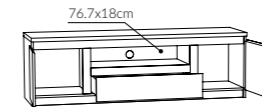

BODY AND FRONT
Golden Ribbeck Oak

FRIBO

Body: laminated chipboard
Front: laminated chipboard
Handles: handleless solution
Hinges: concealed
Runners: ball-bearing – full extension slide
Glass: tempered – front;
non-tempered – shelves
Feet: plastic
Optional lighting: Square, Led Clips (recom-
mended by the manufacturer)

type FRIK05
→/↑/↗
40/51,8/40cm

examples
of arrangements

p. 16
living and dining room

p. 82
bedroom

p. 110
youth room

left or right
mount

optional lighting
– sold separately

synchronising
mechanism
table extension

liftable bed frame included,
mattress sold separately

headrest fabric
– Water Repellent

removable
cover