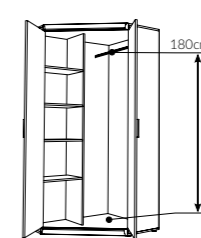

type 61
→/↑/↗
140/36/29,5cm