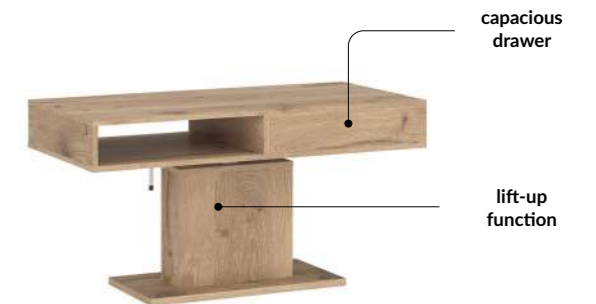

adjustable coffee table
CRTT02
→/↑/↗
110-150/56-72/65cm

Table top, legs, structural elements:
laminated chipboard

Full-extension drawer slide.
Additional top concealed in the table - 1 pc.

Available colors:

adjustable coffee table CRTT02

adjustable coffee table
CRTT04
→/↑/↗
110/59,6-79,8/65cm

Table top, legs, structural elements:
laminated chipboard

Ball-bearing drawer slide

Available colors:

adjustable coffee table CRTT04

adjustable coffee table
CRTT03
→/↑/↗
110-150/56-72/65cm

Table top, legs, structural elements:
laminated chipboard

Additional top concealed in the table - 1 pc.

Available colors:

adjustable coffee table CRTT03