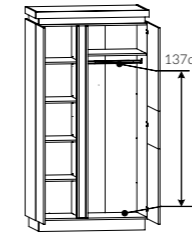

type LYOV03L
 →/↑/↗
 59,7/198,1/42cm
 Square 2 point
 – optional lighting

type LYOR01L
 →/↑/↗
 60/198,5/42cm

type LYOS01
 →/↑/↗
 103,1/198,5/56cm

type LYOS02
 →/↑/↗
 155,6/217/60cm
 * LED stripe – optional lighting (sold separately)