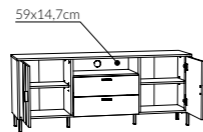

type SHIK06
 →/↑/↗
 158,2/84,8/40cm

type SHIK07
 →/↑/↗
 173,2/84,8/40cm

type SHIP01
 →/↑/↗
 70/24/22cm
 (set of 2 shelves)

type SHIF01
 →/↑/↗
 158,2/65/40cm

type SHIF02
 →/↑/↗
 173,2/65/40cm

type SHIK01
 →/↑/↗
 127/112,5/40cm