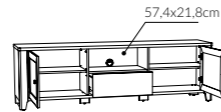

type VNNF03
→/↑/↗
187,8/57,2/42cm